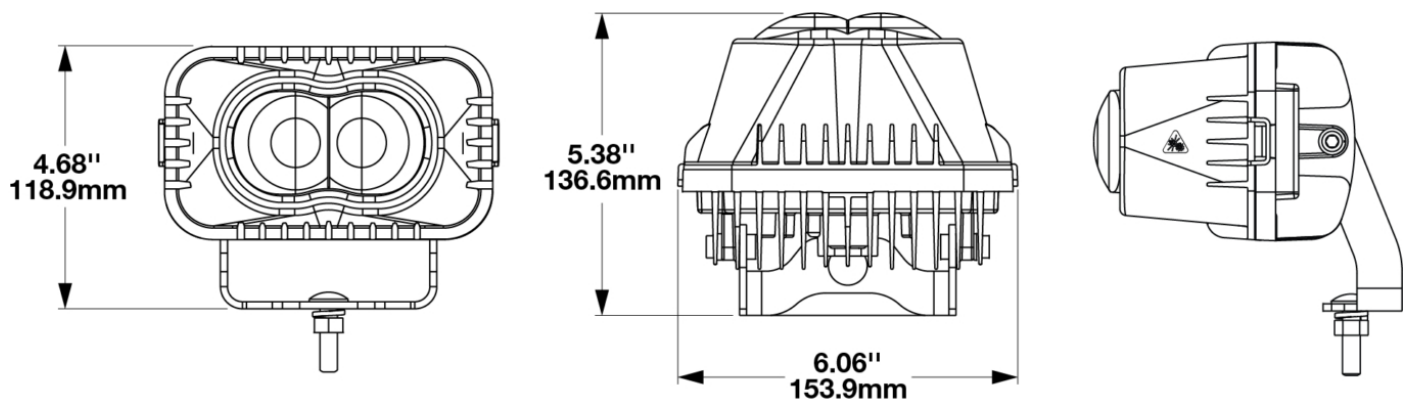

PRODUCT DIMENSIONS

Print date: 2023-02-10

© 2023 J.W. Speaker Corporation • Germantown, WI U.S.A.
www.jwspeaker.com • speaker@jwspeaker.com • 262.251.6660

J.W. SPEAKER
Engineered. Lighting. Solutions.